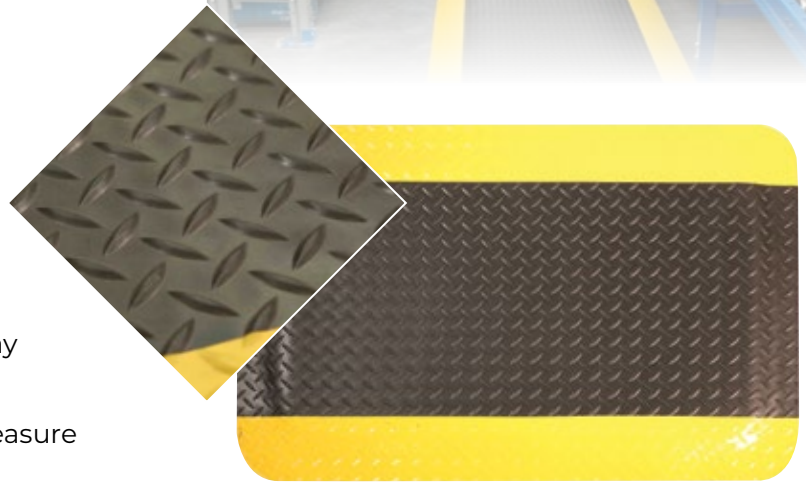

## ANTI-FATIGUE MAT

This extremely popular anti-fatigue mat provides exceptional comfort, longevity and safety.

The resilient sponge base defines the mat by providing true comfort, to enhance productivity and mood where standing for long periods is required.

### FEATURES & BENEFITS

- Rugged, durable, and boasting a 4mm vinyl skin surface
- An embossed diamond pattern that actively prevents slips
- Top surface bonded to 12mm buoyant EVA non-slip backing
- Features bright, built-in yellow borders along both edges that are also bevelled to reduce the chance of trips
- Has a unique, bonded, slip resisting EVA underlay as standard, that minimises mat movement
- Available in standard sizes, rolls and made to measure

### SPECIFICATIONS

Uses	Dry area workstations
Materials	Premier EVA substrate with a vinyl skin surface and a non-slip backing
Thickness	16mm

### COLOURS

Black with yellow border