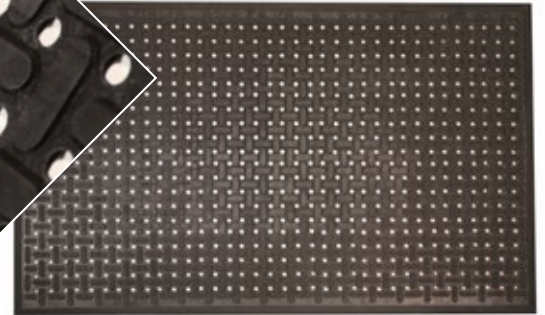

SOFT N SAFE MAT - HOLES

ANTI-FATIGUE MAT

Featuring a soft sponge rubber compound that ensures comfortable standing for users over long periods.

This durable mat features drainage holes that enable liquid spills to easily pass through and a wide, ribbed ramp to help prevent slips and trips. It also sits flat on nibs to control mat movement and promote greater stability.

FEATURES & BENEFITS

- Superior oil and fat resistance
- A comfortable and low profile mat
- Versatile anti-slip safety mat
- Ribbed ramp to help prevent slips and trips

SPECIFICATIONS

Uses	Wet and dry area applications
Materials	Premium Nitrile Rubber
Thickness	10mm