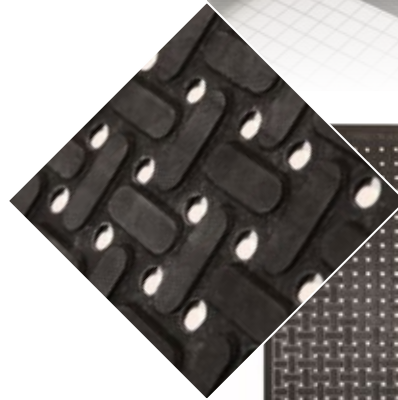

SOFT N SAFE MAT - HOLES

ANTI-FATIGUE MAT

Featuring a soft sponge rubber compound that ensures comfortable standing for users over long periods.

This durable mat features drainage holes that enable liquid spills to easily pass through and a wide, ribbed ramp to help prevent slips and trips. It also sits flat on nibs to control mat movement and promote greater stability.

FEATURES & BENEFITS

- Superior oil and fat resistance
- A comfortable and low profile mat
- Versatile anti-slip safety mat
- Ribbed ramp to help prevent slips and trips

SPECIFICATIONS

Uses	Wet and dry area applications
Materials	Premium Nitrile Rubber
Thickness	10mm