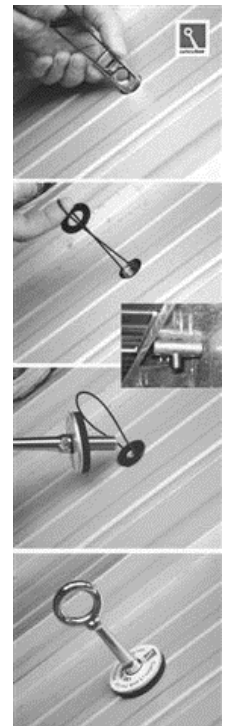

RETROLINK

Abseiling/Fall Arrest Purlin Mounted Anchor

SCAN ME

www.safetylink.com

SCAN ME

Catalogue

SCAN ME

Anchor Layout Video

SCAN ME

RetroLink Install Video

SCAN ME

Safety Centre Training

DATA SHEET

FS 707792

- The SafetyLink Patented RetroLink can be installed onto a metal C or Z purlins, where no access is available from underneath the roof. Fits in the pan of the roof sheeting.
- The anchor is an abseiling and fall arrest anchor with an unobtrusive design that requires no special tooling and minimal penetration to the roof sheeting.
- Installation is a simple process requiring one hole to be drilled into the roof sheeting and through the purlin, a waterproofing washer combined with an o ring seals the hole.
- The SafetyLink Retro Eyebolt is designed to bend like a fishing pole reducing the load back on the structure and the person attached to the anchor.

STANDARDS

Complies with AS/NZS 1891.4 and EN 795:2012.

WHAT AM I USED FOR?

An abseiling height safety anchor point designed for use on metal roofing/steel purlin structure. Installation is a simple task requiring no access from underside of the roof.

[RETROLINK INSTALLATION VIDEO LINK](#)

COMPLETE UNIT - PRODUCT CODE: RETRO003			Weight: 0.447kg
Product Parts	Description	Qty	Material
EYEBOLT-RETRO	Retro Eyebolt with O-Ring & M16 Washer	1	316 Stainless Steel
RETRO-WASHER	Retro Stainless Steel Washer with Foam	1	316 Stainless Steel
RETRO-TUBE	Retro Stainless Steel Tube with Positioning Ties	1	316 Stainless Steel