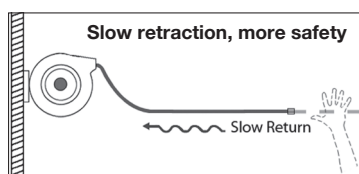

ORDERING INFORMATION

HR30080C Hot Water Hose Reel with Washdown Gun