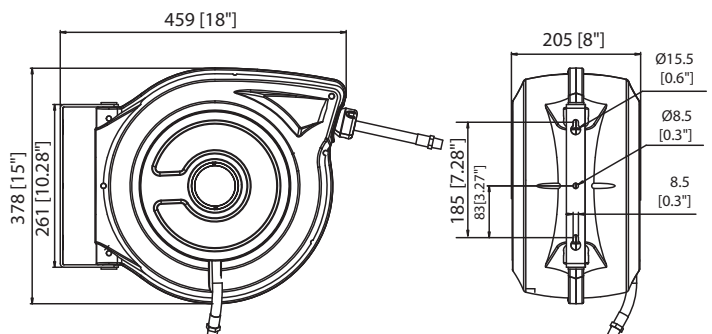

ORDERING INFORMATION

HR30080C Hot Water Hose Reel with Washdown Gun