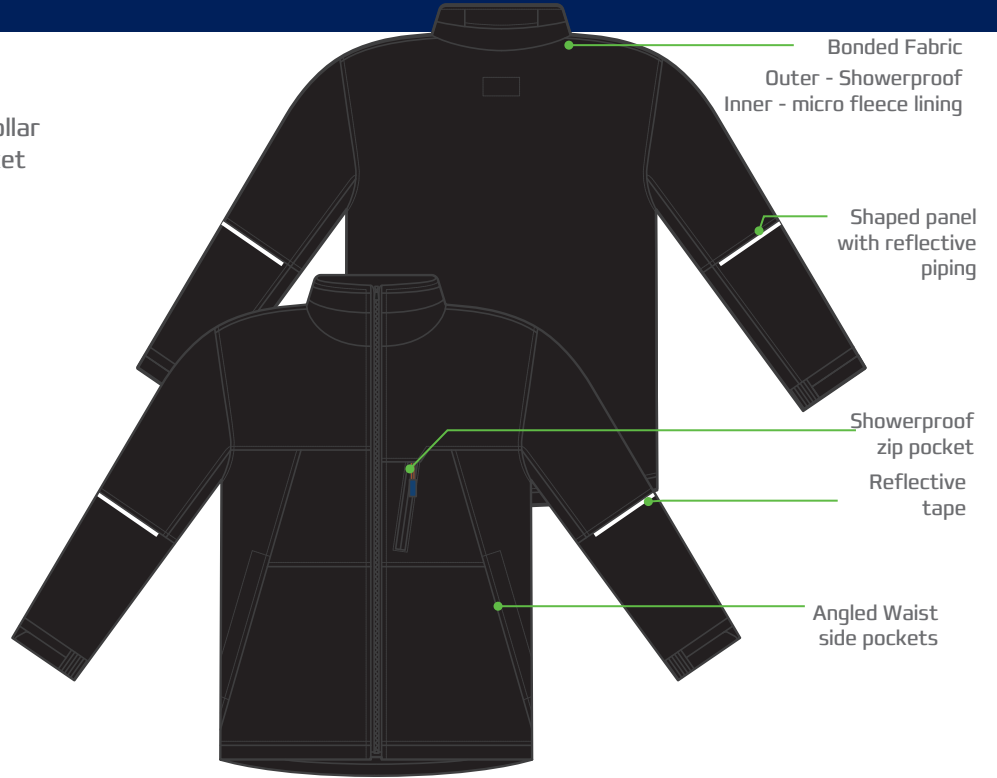

LS Soft Shell Jacket
100% polyester bonded fleece

WS0005514

SIZES: XXS - 5XL

- ◆ Showerproof /wind proof Jacket
- ◆ Front waterproof zip closure though collar
- ◆ LHS vertical waterproof zip chest pocket
- ◆ Two internal chest pockets
- ◆ 2x side zip pocket
- ◆ Side panels
- ◆ Reflective piping

COLOURS

◆ BLACK (BB)

FEATURES

Showerproof fabric
This garment is made from showerproof fabric for light rain protection

STANDARDS

AS 2001.2.17-1987
Determination of resistance of fabrics to water penetration - Hydrostatic pressure test
This Garment has meet the minumum requirements under this test.