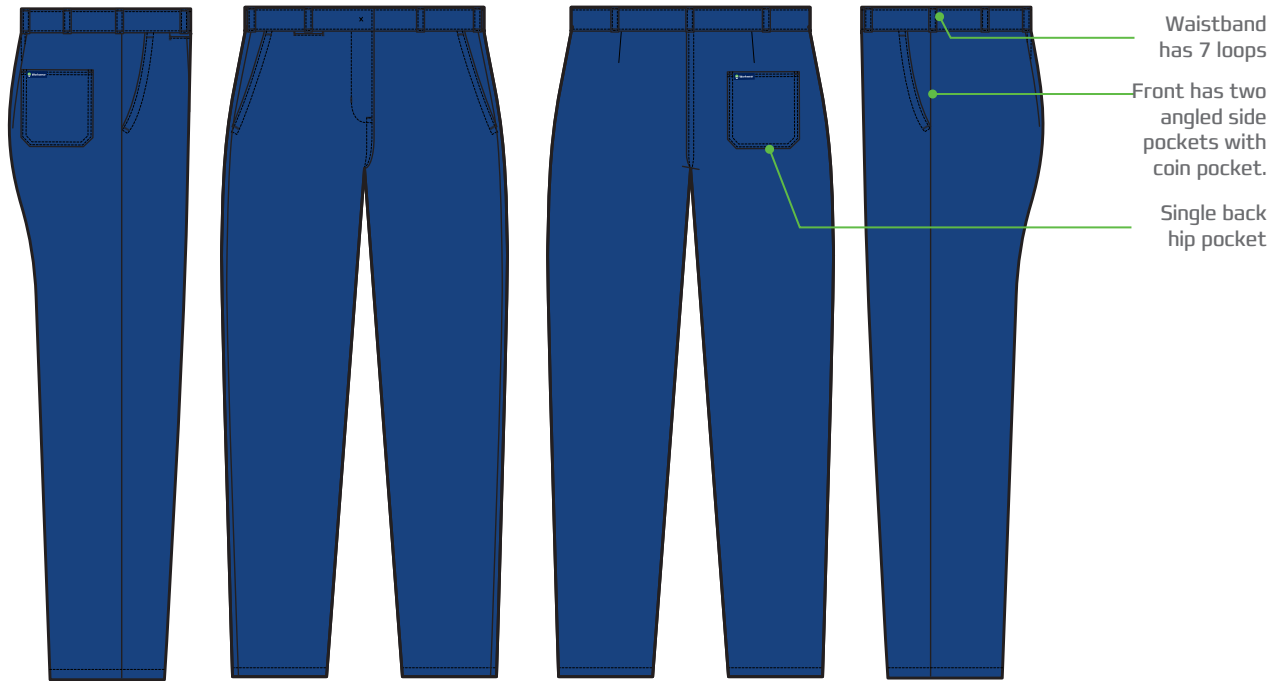

WOMENS HEAVY WEIGHT COTTON DRILL TROUSER
310GSM

LW0003331

SIZES: 6-22

FEATURES

- ◆ Womens Heavy weight Drill trouser
- ◆ Concealed Button closure
- ◆ YKK zipper
- ◆ Angled Front side pockets
- ◆ RHS hidden coin pocket
- ◆ Single Right back hip patch pocket

STANDARDS

AS/NZS 1020:1995
The control of undesirable static electricity
 This Garment follows the design recommendation under this standard.

AS/NZS 4399:2017
Sun protective clothing – Evaluation and classification
 This Garment Fabric has an UPF 50+ - Excellent Protection rating

COLOURS

NAVY (NN)