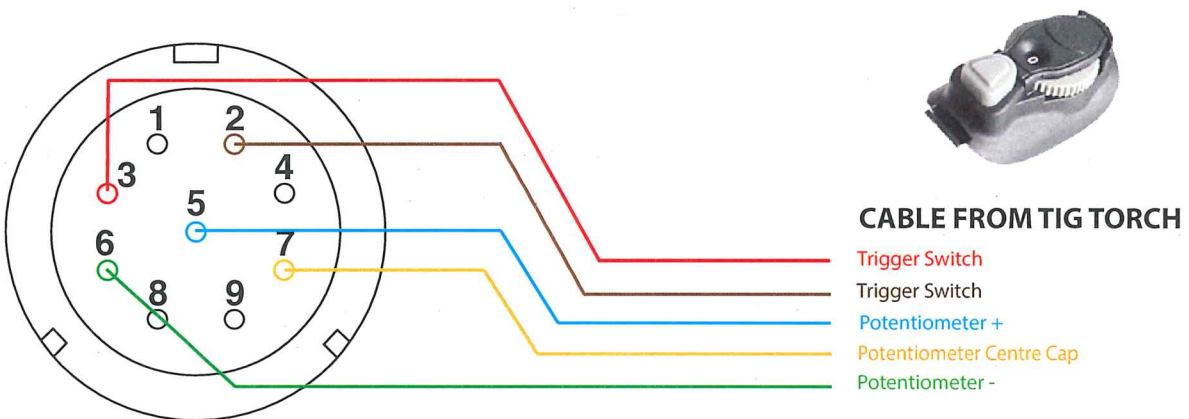

Wiring Drawing Bossweld 9 Pin Plug

9 PIN SOCKET WIRING DRAWING - TIG TORCH ON/OFF SWITCH

9 PIN SOCKET WIRING DRAWING - TIG TORCH CURRENT CONTROL

9 PIN SOCKET WIRING DRAWING -DIGITAL MIG T ORCH CURRENT CONTROL