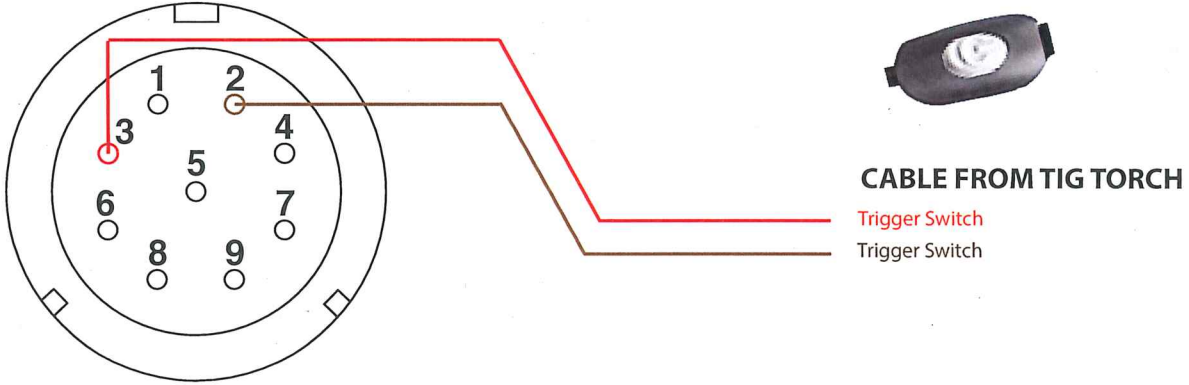

Wiring Drawing Bossweld 9 Pin Plug

9 PIN SOCKET WIRING DRAWING - TIG TORCH ON/OFF SWITCH

9 PIN SOCKET WIRING DRAWING - TIG TORCH CURRENT CONTROL

9 PIN SOCKET WIRING DRAWING -DIGITAL MIG T ORCH CURRENT CONTROL