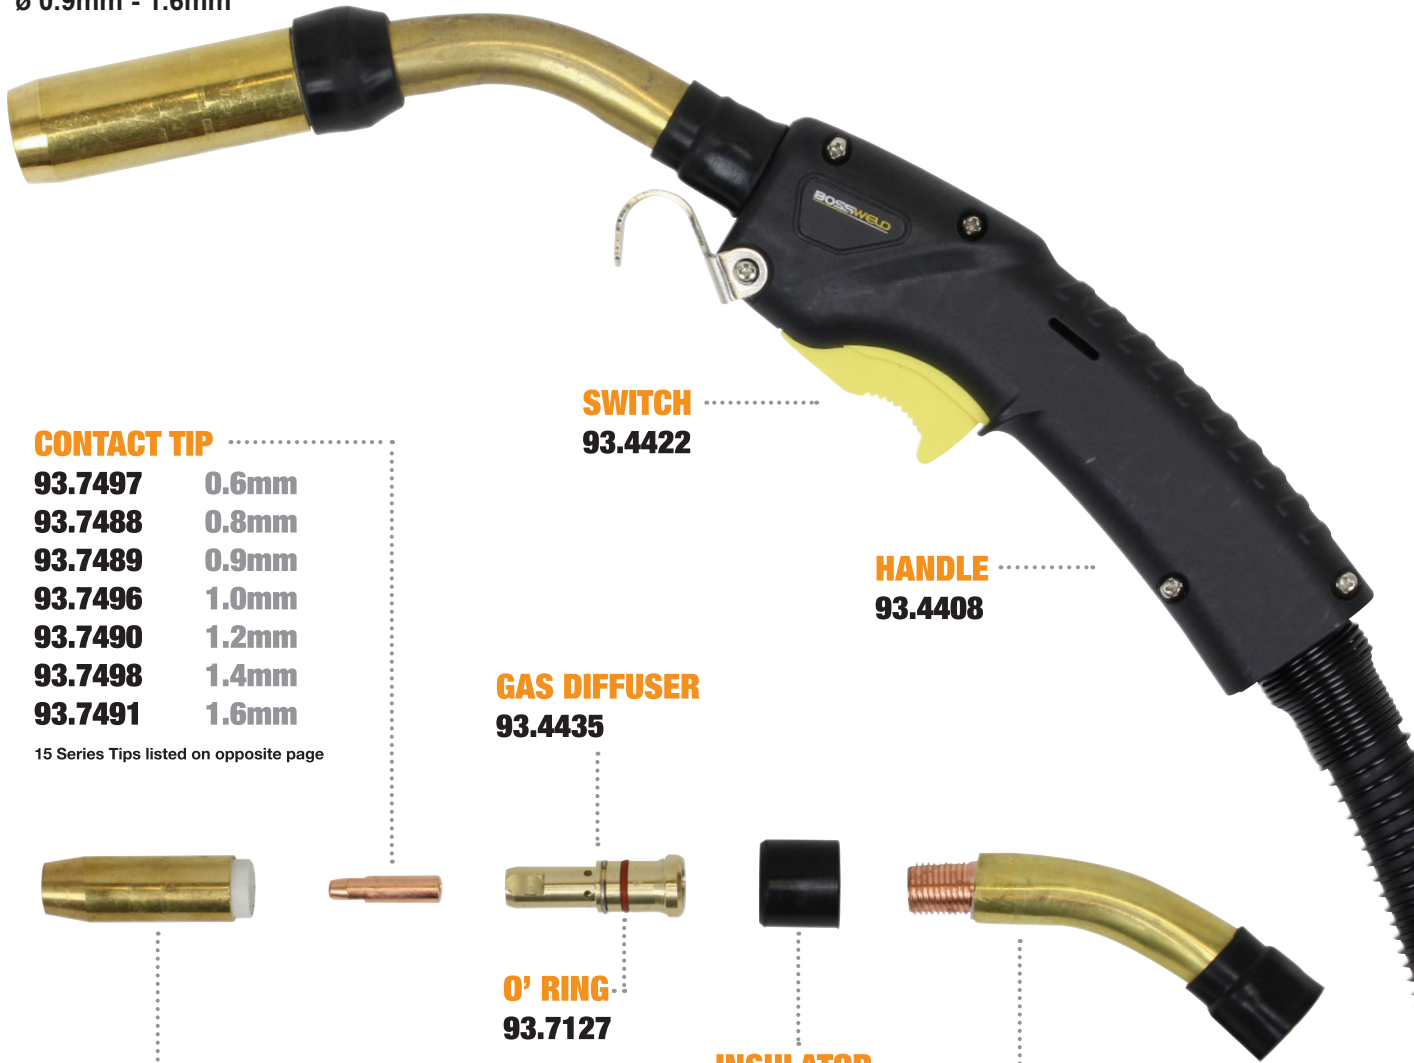

BOSSWELD BND STYLE 400 MIG TORCH

Air Cooled
 60% @ 400Amp CO²
 100% @ 350Amp MIX
 ø 0.9mm - 1.6mm

BND400

CONTACT TIP

- 93.7497** 0.6mm
- 93.7488** 0.8mm
- 93.7489** 0.9mm
- 93.7496** 1.0mm
- 93.7490** 1.2mm
- 93.7498** 1.4mm
- 93.7491** 1.6mm

15 Series Tips listed on opposite page

SWITCH
93.4422

HANDLE
93.4408

GAS DIFFUSER
93.4435

O' RING
93.7127

INSULATOR
93.4423

SWAN NECK
93.4790
93.4794

GAS NOZZLE

- 93.4492** 14mm
- 93.4592** 14mm
- 93.4491** 19mm
- 93.4591** 19mm

COMPLETE TORCH

PART NO.	DESCRIPTION
93.4412.AE	Bernard Style 400 Euro MIG Torch 3.5m
93.4415.AE	Bernard Style 400 Euro MIG Torch 4.5m

Euro Connector