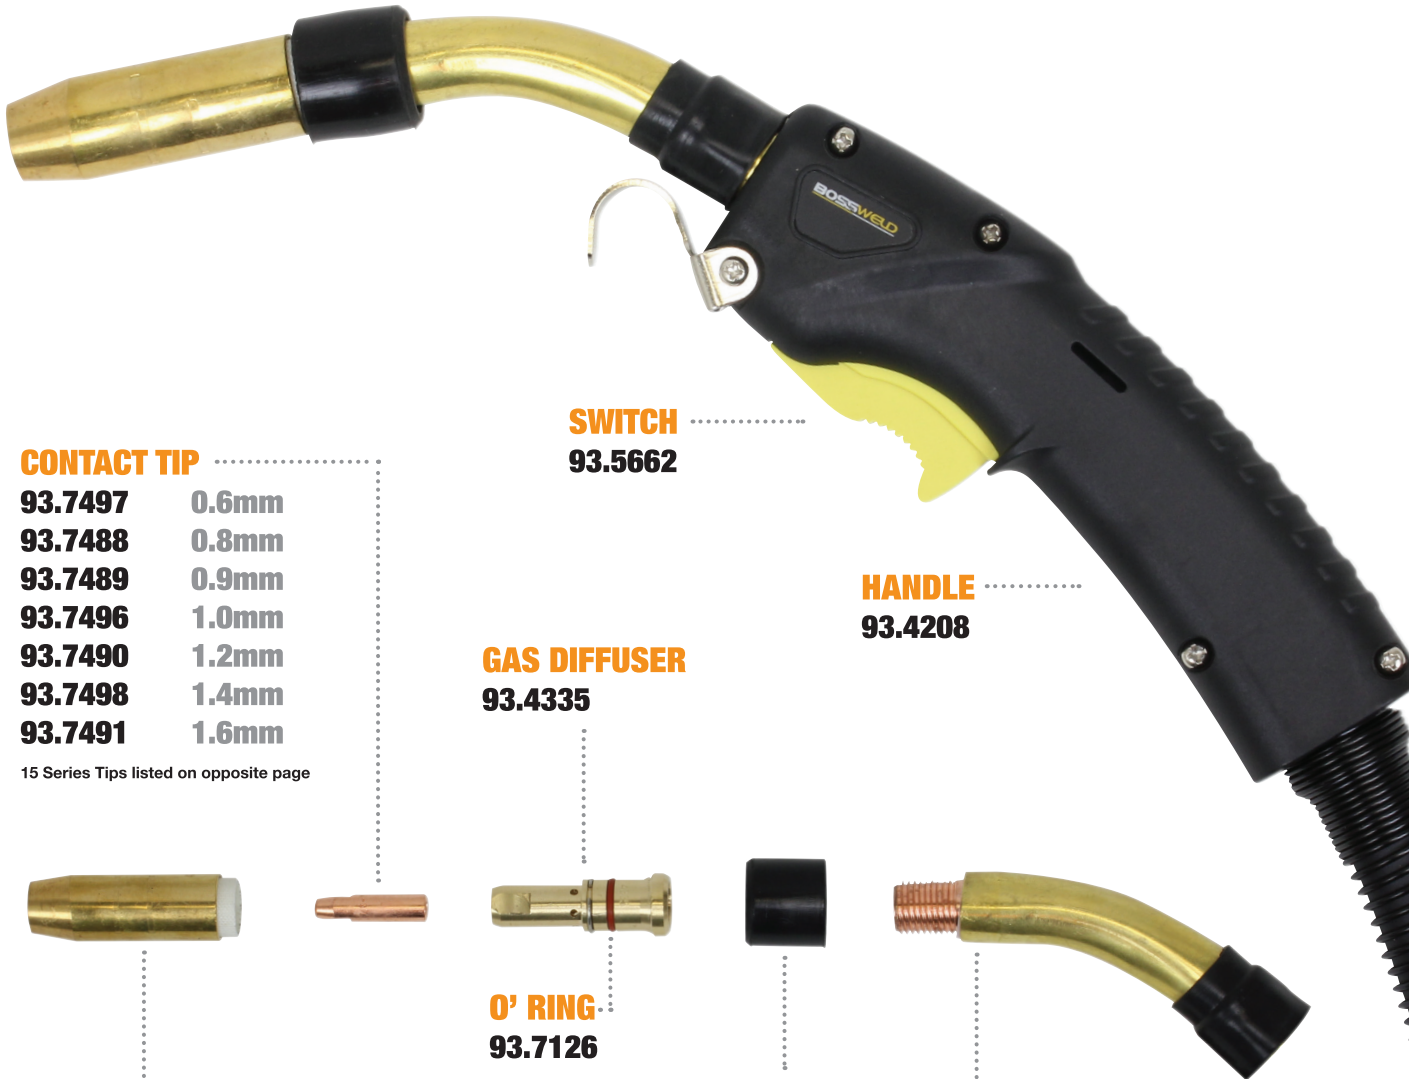

BOSSWELD BND STYLE 300 MIG TORCH

Air Cooled
 60% @ 300Amp CO²
 100% @ 250Amp MIX
 ø 0.6mm - 1.6mm

BND300

CONTACT TIP

- 93.7497 0.6mm
- 93.7488 0.8mm
- 93.7489 0.9mm
- 93.7496 1.0mm
- 93.7490 1.2mm
- 93.7498 1.4mm
- 93.7491 1.6mm

15 Series Tips listed on opposite page

SWITCH
93.5662

HANDLE
93.4208

GAS DIFFUSER
93.4335

GAS NOZZLE

- 93.4392 13mm
- 93.4394 13mm
- 93.4391 16mm
- 93.4393 16mm

O' RING
93.7126

INSULATOR
93.4323

SWAN NECK
93.4786

INSULATOR
93.4780

COMPLETE TORCH

PART NO.	DESCRIPTION
93.4312.AE	Bernard Style 300 Euro MIG Torch 3.5m
93.4315.AE	Bernard Style 300 Euro MIG Torch 4.5m

Euro Connector