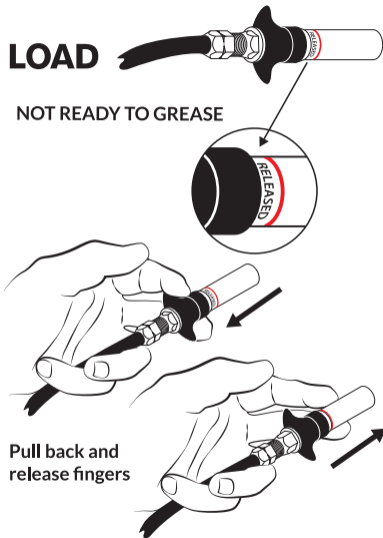

KY+ LOAD & LUBE SAFETY GREASE COUPLER INSTRUCTIONS

LOAD

NOT READY TO GREASE

Pull back and
release fingers

LUBE

READY TO USE

RELEASE

Pull back and release fingers