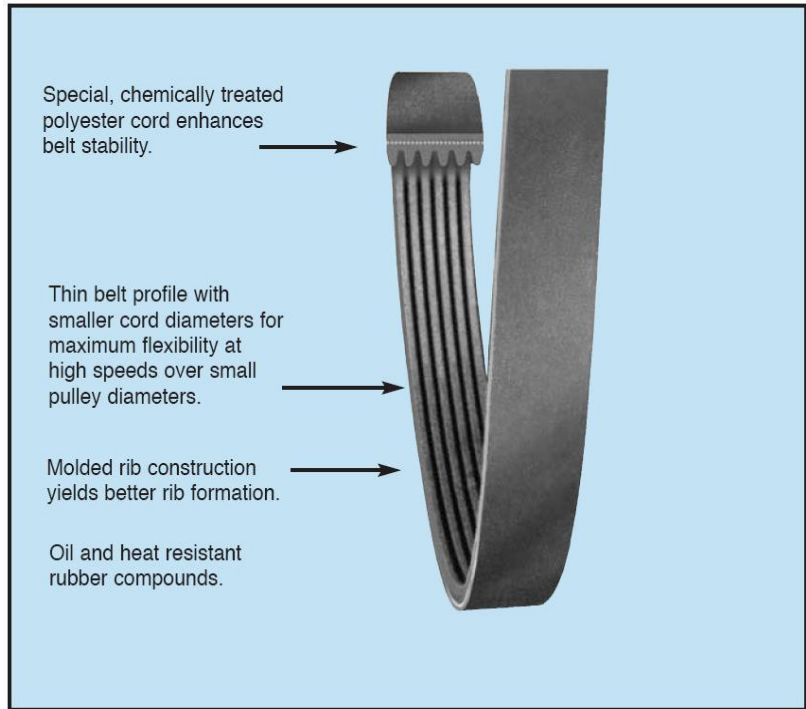

Vee-Rib™ Belt

- **VIBRATION-FREE**
- **HEAT RESISTANT**
- **MAXIMUM FLEXIBILITY**
- **HIGH HORSEPOWER**
- **ABRASION RESISTANT**

The Carlisle Vee-Rib belt is ideally suited for high speed, and or high drive ratio applications that conventional V-belts just can't handle. The Carlisle Vee-Rib belt offers smooth, vibration-free performance in a single, compact drive belt.

Vee-Rib belts allow the design of compact, vibration-free drives that are resistant to heat and abrasion for longer belt life.

ORDERING INFORMATION

For complete number, add number of ribs required.

$$\begin{array}{c} 6 \\ | \\ \text{Number} \\ \text{of Ribs} \end{array} \quad \begin{array}{c} 300\text{J} \\ | \\ \text{Part} \\ \text{Number} \end{array} = \underline{\underline{300\text{J}6}}$$