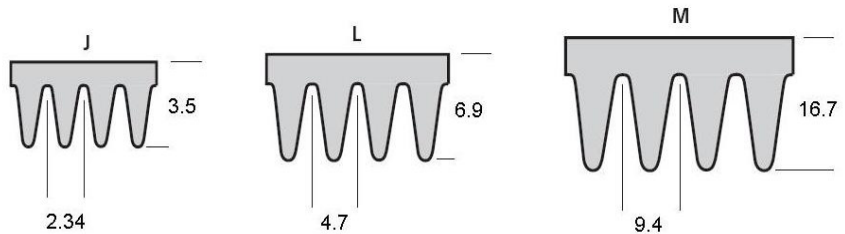

Vee-Rib™ Belt

- **VIBRATION-FREE**
- **HEAT RESISTANT**
- **MAXIMUM FLEXIBILITY**
- **HIGH HORSEPOWER**
- **ABRASION RESISTANT**

The Carlisle Vee-Rib belt is ideally suited for high speed, and or high drive ratio applications that conventional V-belts just can't handle. The Carlisle Vee-Rib belt offers smooth, vibration-free performance in a single, compact drive belt.

Vee-Rib belts allow the design of compact, vibration-free drives that are resistant to heat and abrasion for longer belt life.

ORDERING INFORMATION

For complete number, add number of ribs required.

$$\begin{array}{c} 6 \\ | \\ \text{Number} \\ \text{of Ribs} \end{array} \quad \begin{array}{c} 300\text{J} \\ | \\ \text{Part} \\ \text{Number} \end{array} = \underline{\underline{300\text{J}6}}$$

Standard Cross Sections and Widths

CROSS SECTION	NUMBER OF RIBS & WIDTHS (mm)													Add Per Rib	
	4	6	8	10	12	14	16	18	20	24	28	30	32		36
J	9.5	14.3	19.1	23.8	28.7	33.5	38.1	42.9	47.6	57.1	-	-	-	-	2.4mm
L	-	26.6	36.1	47.6	57.2	66.7	76	85.7	90.5	95.3	100.1	104.9	109.7	-	4.8mm
M	-	57.2	76.2	95.3	114.3	133.4	165.1	171.5	181.0	190.5	200.0	209.5	219.0	228.5	9.5mm